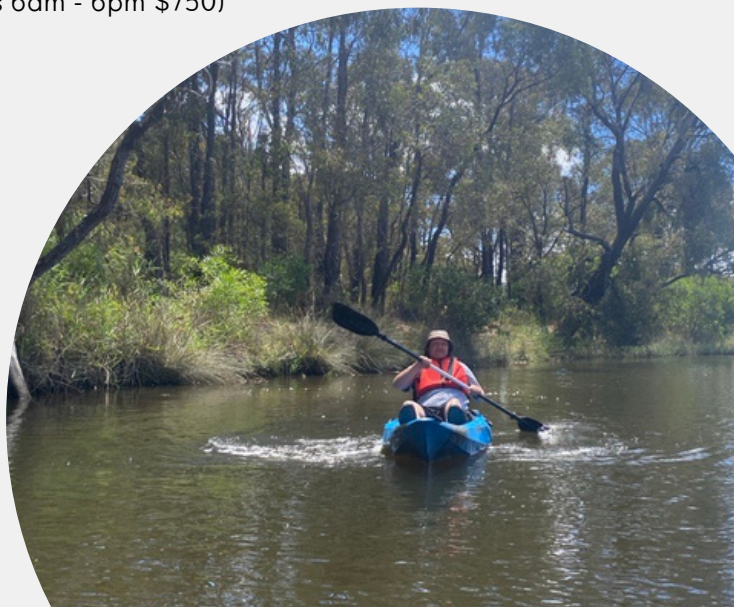

ADVENTURE OUTDOORS DAY TRIPS

Wednesday 10am - 4pm (Monthly)

Please bring a snack, water bottle, hat, backpack and waterproof jacket. Wear clothing suitable for the activity.

Feb 7 - Aireys Inlet, kayaking

Mar 6 - Lorne Waterfall Adventure/Swim

Apr 3 - Barwon River Kayaking

May 1 - You Yangs Mountain Bike Ride

Jun 5 - Indoor Rock Climbing

Jul 3 - Brisbane Ranges bushwalk

Aug 7 - Cross country ski, Lake Mountain (Extended hours 6am - 6pm $750)

Sep 4 - Bellarine Rail Trail Ride

Oct 2 - Abseil You Yangs, Big Rock

Nov 6 - Bushwalk Werribee Gorge

Dec 4 - Outdoor climbing Staughton Vale